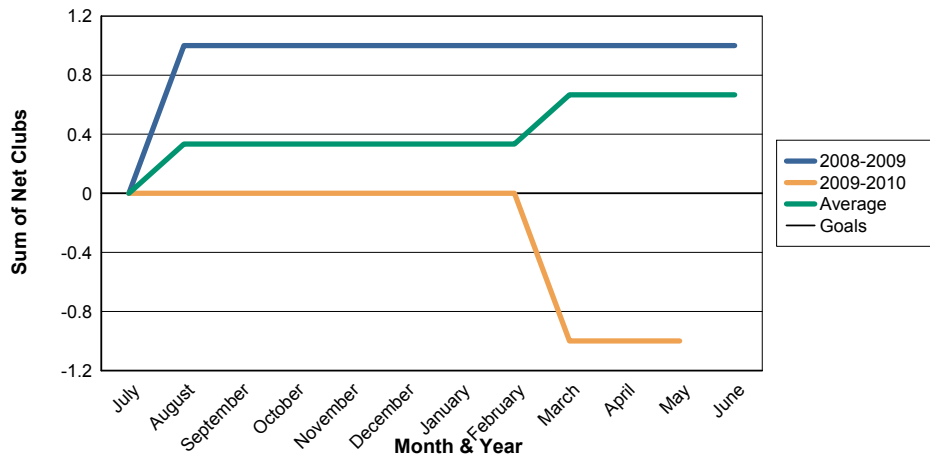

Sum of Net Clubs/ Month & Year

For District 1 F