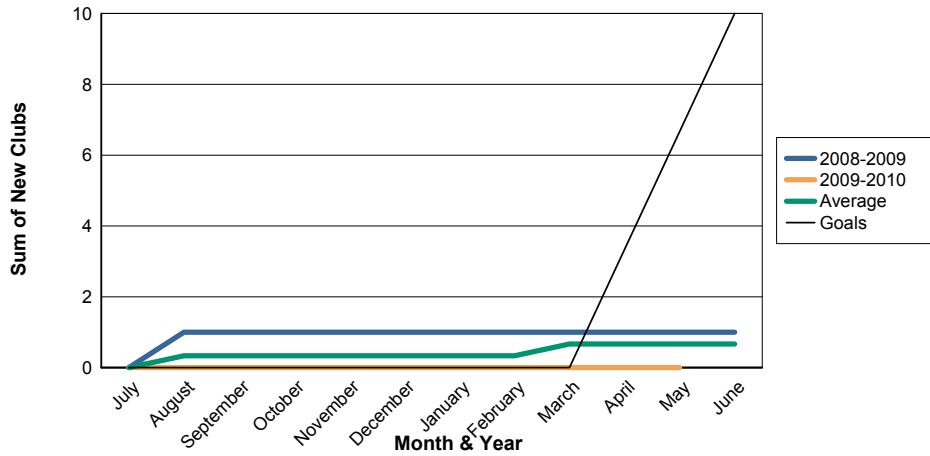

3 Year Comparisons for GMT Constitutional Area 1

By GMT District

As of May 2010

Sum of New Clubs/ Month & Year

For District 1 F

Sum of Dropped Clubs/ Month & Year

For District 1 F

Sum of Net Clubs/ Month & Year