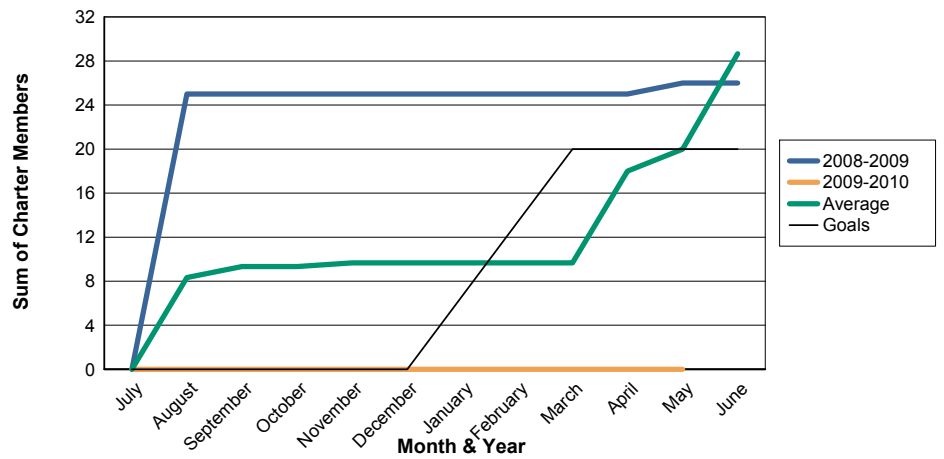

3 Year Comparisons for GMT Constitutional Area 1

By GMT District

As of May 2010

Sum of New Clubs/ Month & Year

For District 1 F

Sum of Dropped Clubs/ Month & Year

For District 1 F

Sum of Net Clubs/ Month & Year

For District 1 F

Sum of Charter Members/ Month & Year

For District 1 F

3 Year Comparisons for GMT Constitutional Area 1

By GMT District

As of May 2010

Sum of New Members/ Month & Year

For District 1 F