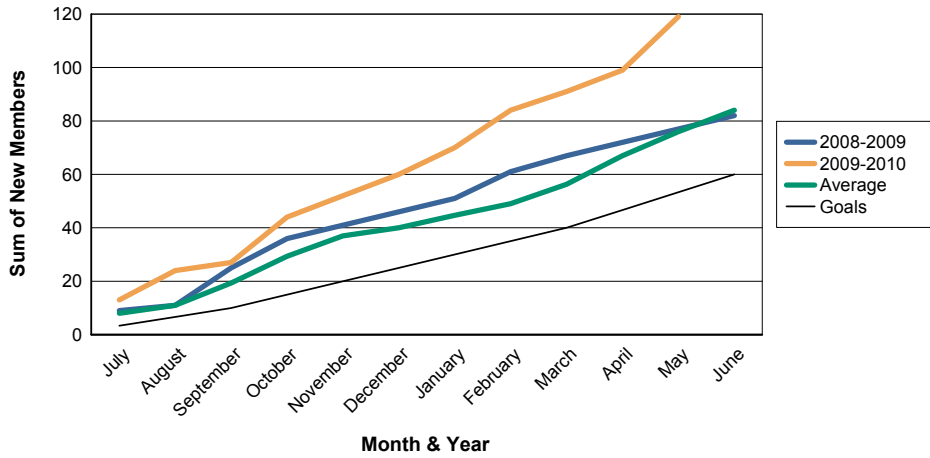

3 Year Comparisons for GMT Constitutional Area 1

By GMT District

As of May 2010

Sum of New Clubs/ Month & Year

For District 1 F

Sum of Dropped Clubs/ Month & Year

For District 1 F

Sum of Net Clubs/ Month & Year

For District 1 F

Sum of Charter Members/ Month & Year

For District 1 F

3 Year Comparisons for GMT Constitutional Area 1

By GMT District

As of May 2010

Sum of New Members/ Month & Year

For District 1 F

Sum of Dropped Members/ Month & Year

For District 1 F

Sum of Net Members/ Month & Year

For District 1 F