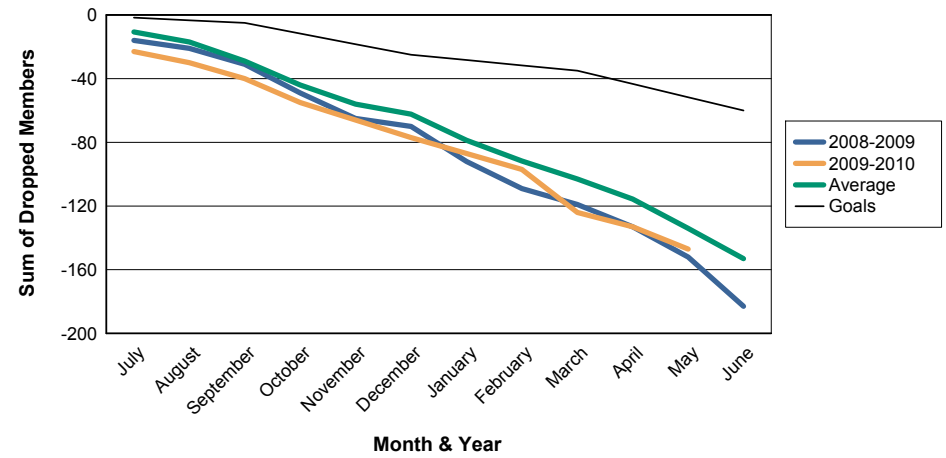

For District 1 F

Sum of Charter Members/ Month & Year

For District 1 F

3 Year Comparisons for GMT Constitutional Area 1

By GMT District

As of May 2010

Sum of New Members/ Month & Year

For District 1 F

Sum of Dropped Members/ Month & Year

For District 1 F

Sum of Net Members/ Month & Year

For District 1 F