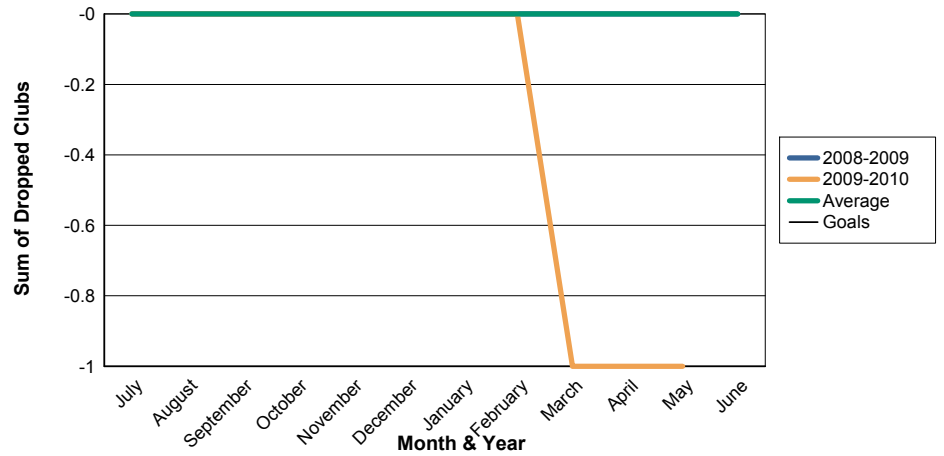

3 Year Comparisons for GMT Constitutional Area 1

By GMT District

As of May 2010

Sum of New Clubs/ Month & Year

For District 1 F

Sum of Dropped Clubs/ Month & Year

For District 1 F

Sum of Net Clubs/ Month & Year